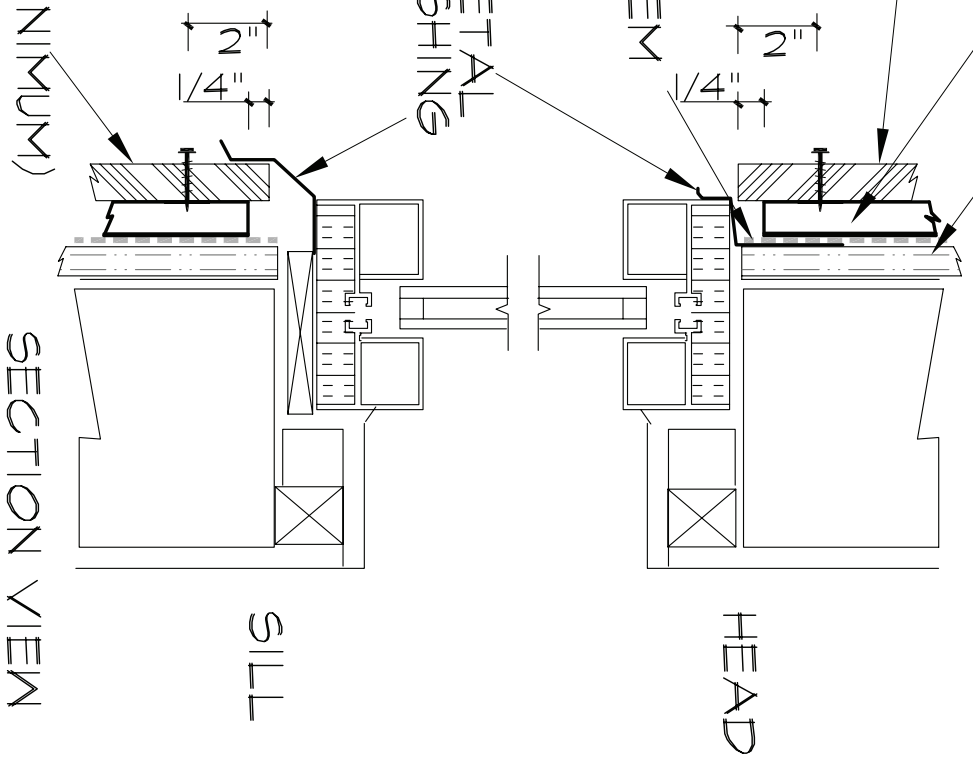

1/2" EXTERIOR GRADE SHEATHING

7/8" GALVANIZED STEEL HAT CHANNEL

GEOBOARD PANEL (12 MM MINIMUM)

RAINSCREEN
MEMBRANE SYSTEM
(BY OTHERS)

METAL
FLASHING

TYPICAL WINDOW DETAILS

Ameriform LLC
162 Cook Lane
Marlborough, MA 01752
Ph: (508)485-9812
FAX: (508)251-3084
WWW.ameriformllc.com

GEOBOARD RAIN-SCREEN DETAILS