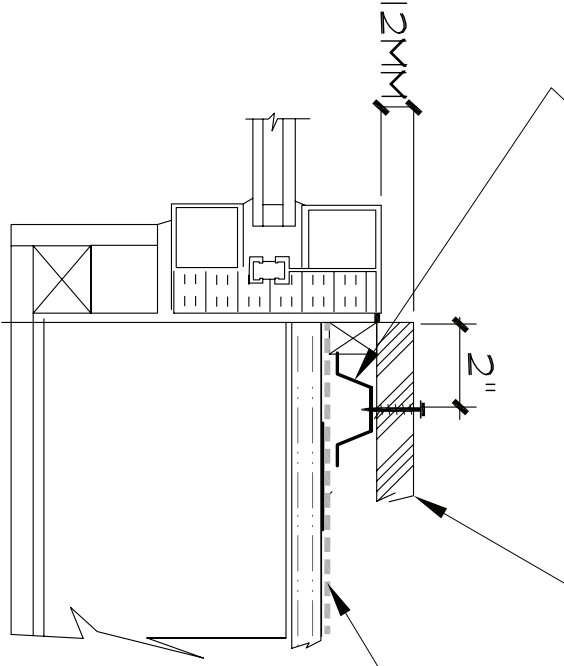

1/2" EXTERIOR GRADE SHEATHING

7/8" GALVANIZED STEEL HAT CHANNEL

GEOBOARD PANEL (12 MM MINIMUM)

RAINSCREEN
MEMBRANE SYSTEM
(BY OTHERS)

METAL
FLASHING

TYPICAL WINDOW DETAILS

Ameriform LLC
162 Cook Lane
Marlborough, MA 01752
Ph: (508)485-9812
FAX: (508)251-3084
WWW.ameriformllc.com

GEOBOARD RAIN-SCREEN DETAILS